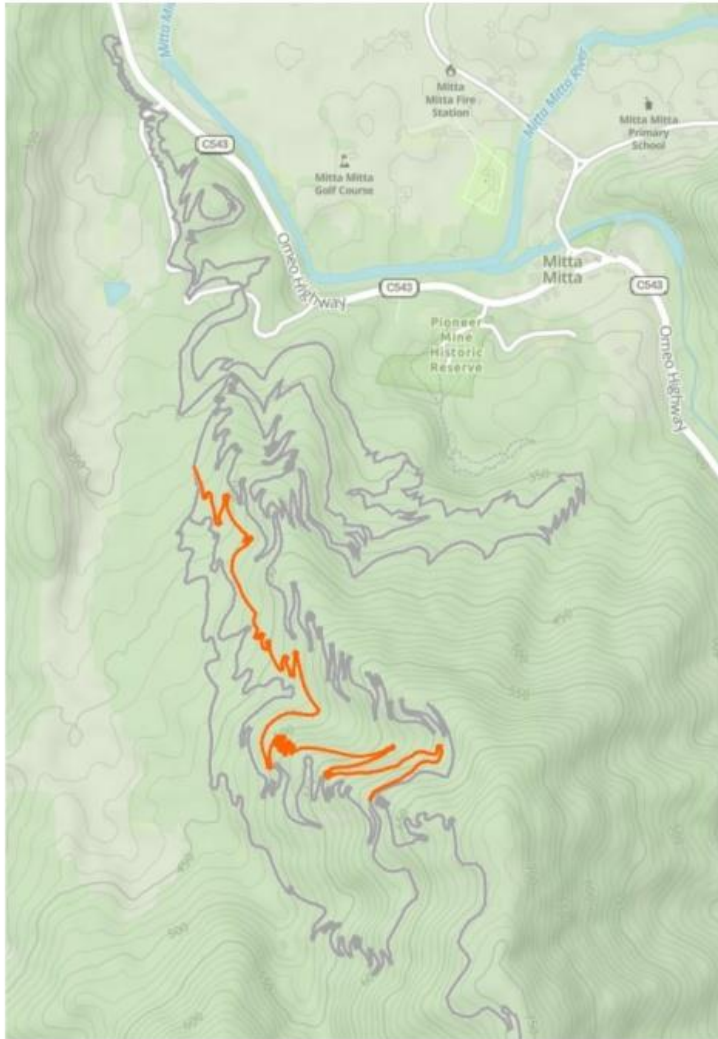

LEGEND

-  STOCKPILE AREA
-  TRAIL ALIGNMENT
-  BR ##
BRIDGE
-  EP ##
ELEVATED PLATFORM
-  RT ##
RAISED TREAD
-  RA ##
ROCK ARMOUR
-  CP ##
CULVERT PIPE

MITTA VALLEY MOUNTAIN BIKE PARK

STAGE 1 TRAIL CONSTRUCTION

MAP 4 TRAIL 10

MITTA VALLEY MOUNTAIN BIKE PARK

STAGE 1 TRAIL CONSTRUCTION

MAP 4 TRAIL 11

MITTA VALLEY MOUNTAIN BIKE PARK

STAGE 1 TRAIL CONSTRUCTION

MAP 4 TRAIL 12

MITTA VALLEY MOUNTAIN BIKE PARK