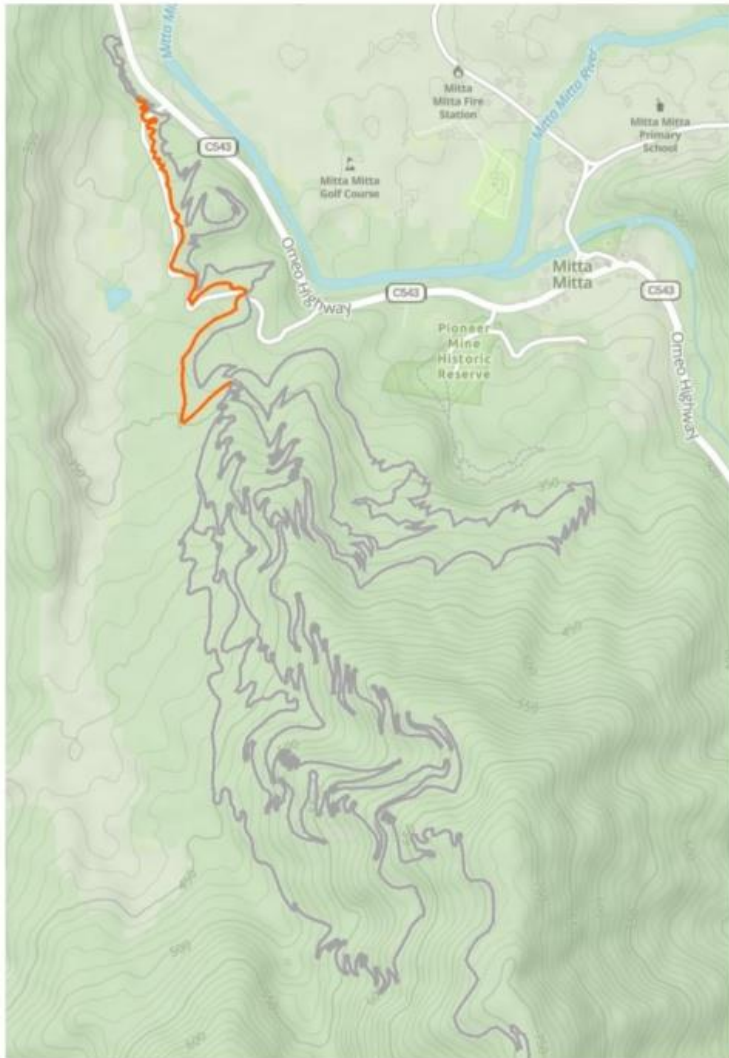

MITTA VALLEY MOUNTAIN BIKE PARK STAGE 1 TRAIL CONSTRUCTION MAP OVERVIEW

-  Crown Land
-  Trail Network Area

MITTA VALLEY MOUNTAIN BIKE PARK

STAGE 1 TRAIL CONSTRUCTION

MAP 1 TRAIL 1

MITTA VALLEY MOUNTAIN BIKE PARK

STAGE 1 TRAIL CONSTRUCTION

MAP 2 TRAIL 2

MITTA VALLEY MOUNTAIN BIKE PARK

STAGE 1 TRAIL CONSTRUCTION

MAP 2 TRAIL 3

MITTA VALLEY MOUNTAIN BIKE PARK

STAGE 1 TRAIL CONSTRUCTION

MAP 3 TRAIL 4

MITTA VALLEY MOUNTAIN BIKE PARK

STAGE 1 TRAIL CONSTRUCTION

MAP 3 TRAIL 5

MITTA VALLEY MOUNTAIN BIKE PARK STAGE 1 TRAIL CONSTRUCTION MAP 3 TRAIL 6

MITTA VALLEY MOUNTAIN BIKE PARK

STAGE 1 TRAIL CONSTRUCTION

MAP 3 TRAIL 7

LEGEND

-  STOCKPILE AREA
-  TRAIL ALIGNMENT
-  BR ##
BRIDGE
-  EP ##
ELEVATED PLATFORM
-  RT ##
RAISED TREAD
-  RA ##
ROCK ARMOUR
-  CP ##
CULVERT PIPE

**MITTA VALLEY MOUNTAIN BIKE PARK
STAGE 1 TRAIL CONSTRUCTION
MAP 3 TRAIL 9**