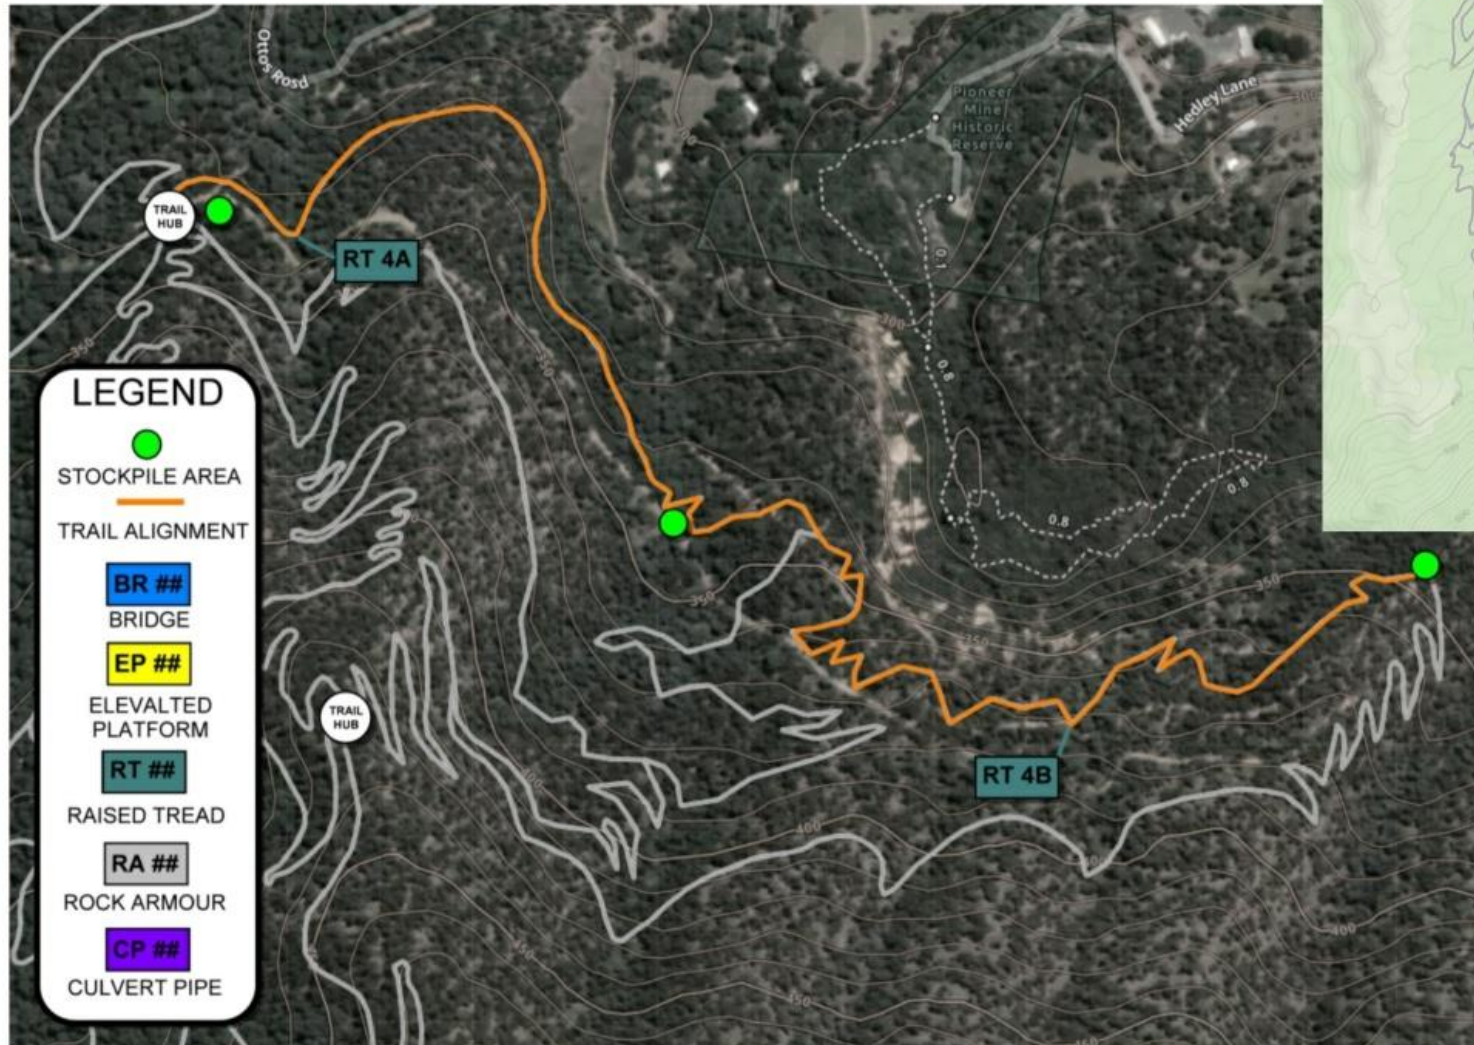

STAGE 1 TRAIL CONSTRUCTION

MAP 2 TRAIL 2

MITTA VALLEY MOUNTAIN BIKE PARK

STAGE 1 TRAIL CONSTRUCTION

MAP 2 TRAIL 3

MITTA VALLEY MOUNTAIN BIKE PARK

STAGE 1 TRAIL CONSTRUCTION

MAP 3 TRAIL 4

MITTA VALLEY MOUNTAIN BIKE PARK

STAGE 1 TRAIL CONSTRUCTION

MAP 3 TRAIL 5

MITTA VALLEY MOUNTAIN BIKE PARK STAGE 1 TRAIL CONSTRUCTION MAP 3 TRAIL 6

MITTA VALLEY MOUNTAIN BIKE PARK

STAGE 1 TRAIL CONSTRUCTION

MAP 3 TRAIL 7

LEGEND

-  STOCKPILE AREA
-  TRAIL ALIGNMENT
-  BR ##
BRIDGE
-  EP ##
ELEVATED PLATFORM
-  RT ##
RAISED TREAD
-  RA ##
ROCK ARMOUR
-  CP ##
CULVERT PIPE

**MITTA VALLEY MOUNTAIN BIKE PARK
STAGE 1 TRAIL CONSTRUCTION
MAP 3 TRAIL 9**

LEGEND

-  STOCKPILE AREA
-  TRAIL ALIGNMENT
-  BR ##
BRIDGE
-  EP ##
ELEVATED PLATFORM
-  RT ##
RAISED TREAD
-  RA ##
ROCK ARMOUR
-  CP ##
CULVERT PIPE

MITTA VALLEY MOUNTAIN BIKE PARK

STAGE 1 TRAIL CONSTRUCTION