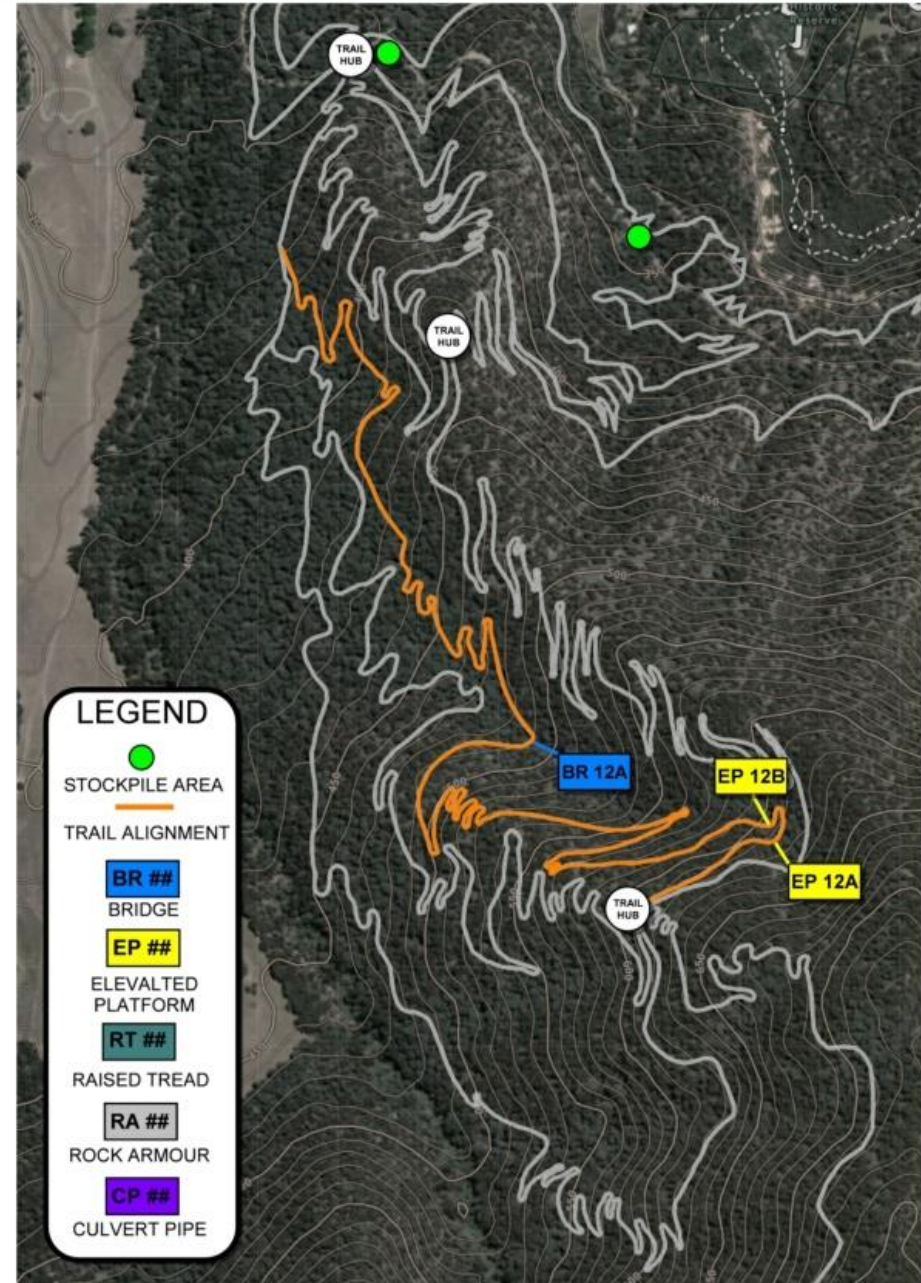

LEGEND

-  STOCKPILE AREA
-  TRAIL ALIGNMENT
-  BR ##
BRIDGE
-  EP ##
ELEVATED PLATFORM
-  RT ##
RAISED TREAD
-  RA ##
ROCK ARMOUR
-  CP ##
CULVERT PIPE

MITTA VALLEY MOUNTAIN BIKE PARK

STAGE 1 TRAIL CONSTRUCTION

MAP 4 TRAIL 10

MITTA VALLEY MOUNTAIN BIKE PARK

STAGE 1 TRAIL CONSTRUCTION

MAP 4 TRAIL 11

MITTA VALLEY MOUNTAIN BIKE PARK

STAGE 1 TRAIL CONSTRUCTION

MAP 4 TRAIL 12

MITTA VALLEY MOUNTAIN BIKE PARK