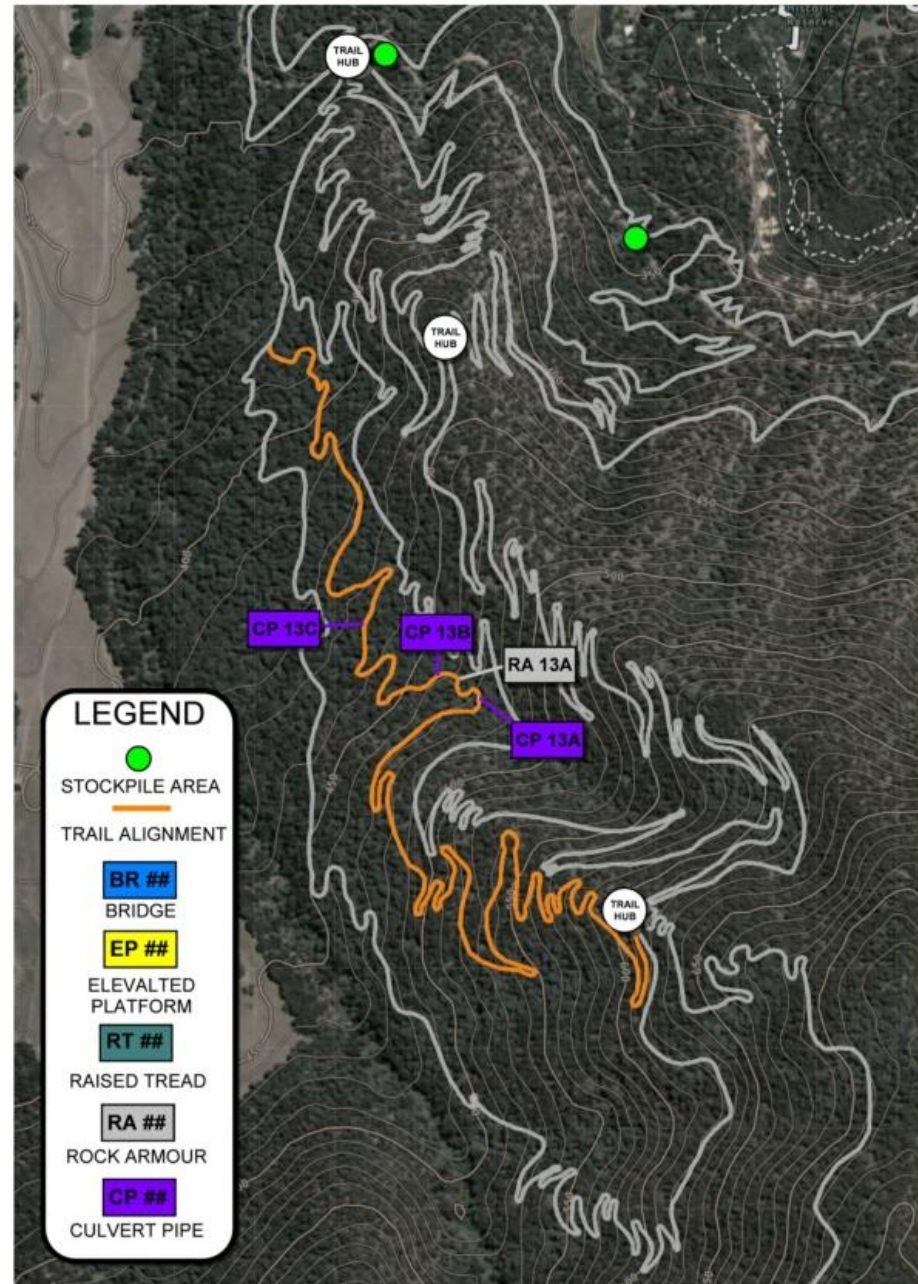

MITTA VALLEY MOUNTAIN BIKE PARK

STAGE 1 TRAIL CONSTRUCTION

MAP 4 TRAIL 13