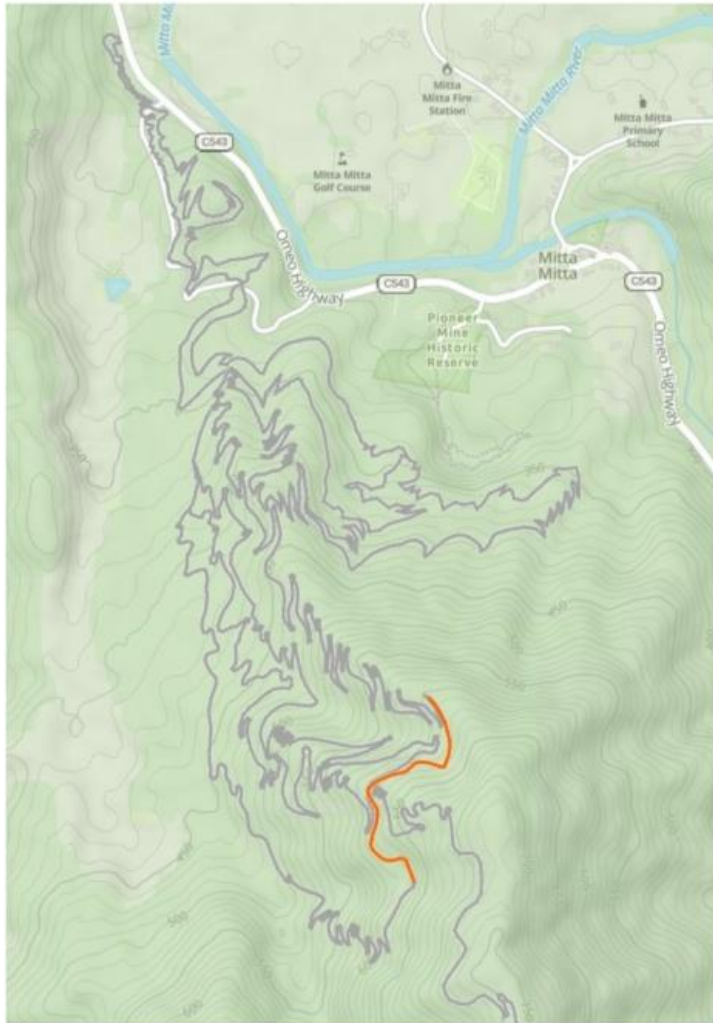

MITTA VALLEY MOUNTAIN BIKE PARK

STAGE 1 TRAIL CONSTRUCTION

MAP 4 TRAIL 11