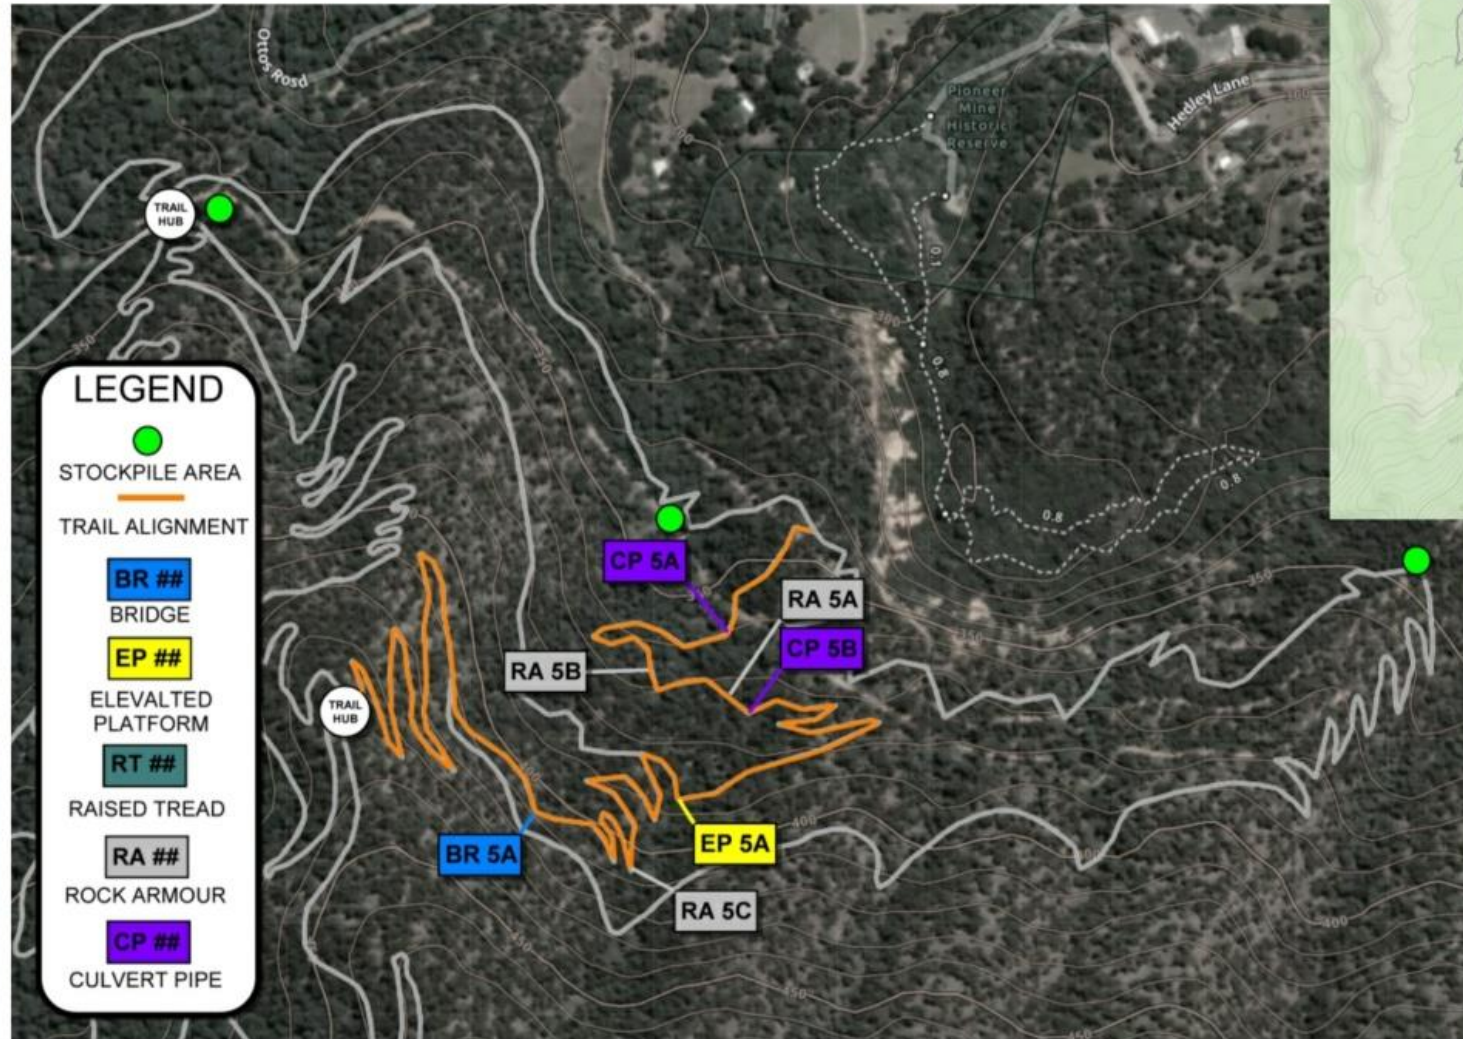

STAGE 1 TRAIL CONSTRUCTION

MAP 2 TRAIL 2

MITTA VALLEY MOUNTAIN BIKE PARK

STAGE 1 TRAIL CONSTRUCTION

MAP 2 TRAIL 3

MITTA VALLEY MOUNTAIN BIKE PARK

STAGE 1 TRAIL CONSTRUCTION

MAP 3 TRAIL 4

MITTA VALLEY MOUNTAIN BIKE PARK

STAGE 1 TRAIL CONSTRUCTION

MAP 3 TRAIL 5

MITTA VALLEY MOUNTAIN BIKE PARK STAGE 1 TRAIL CONSTRUCTION MAP 3 TRAIL 6

MITTA VALLEY MOUNTAIN BIKE PARK

STAGE 1 TRAIL CONSTRUCTION

MAP 3 TRAIL 7

LEGEND

-  STOCKPILE AREA
-  TRAIL ALIGNMENT
-  BR ##
BRIDGE
-  EP ##
ELEVATED PLATFORM
-  RT ##
RAISED TREAD
-  RA ##
ROCK ARMOUR
-  CP ##
CULVERT PIPE

**MITTA VALLEY MOUNTAIN BIKE PARK
STAGE 1 TRAIL CONSTRUCTION
MAP 3 TRAIL 9**

LEGEND

-  STOCKPILE AREA
-  TRAIL ALIGNMENT
-  BR ##
BRIDGE
-  EP ##
ELEVATED PLATFORM
-  RT ##
RAISED TREAD
-  RA ##
ROCK ARMOUR
-  CP ##
CULVERT PIPE

MITTA VALLEY MOUNTAIN BIKE PARK

STAGE 1 TRAIL CONSTRUCTION