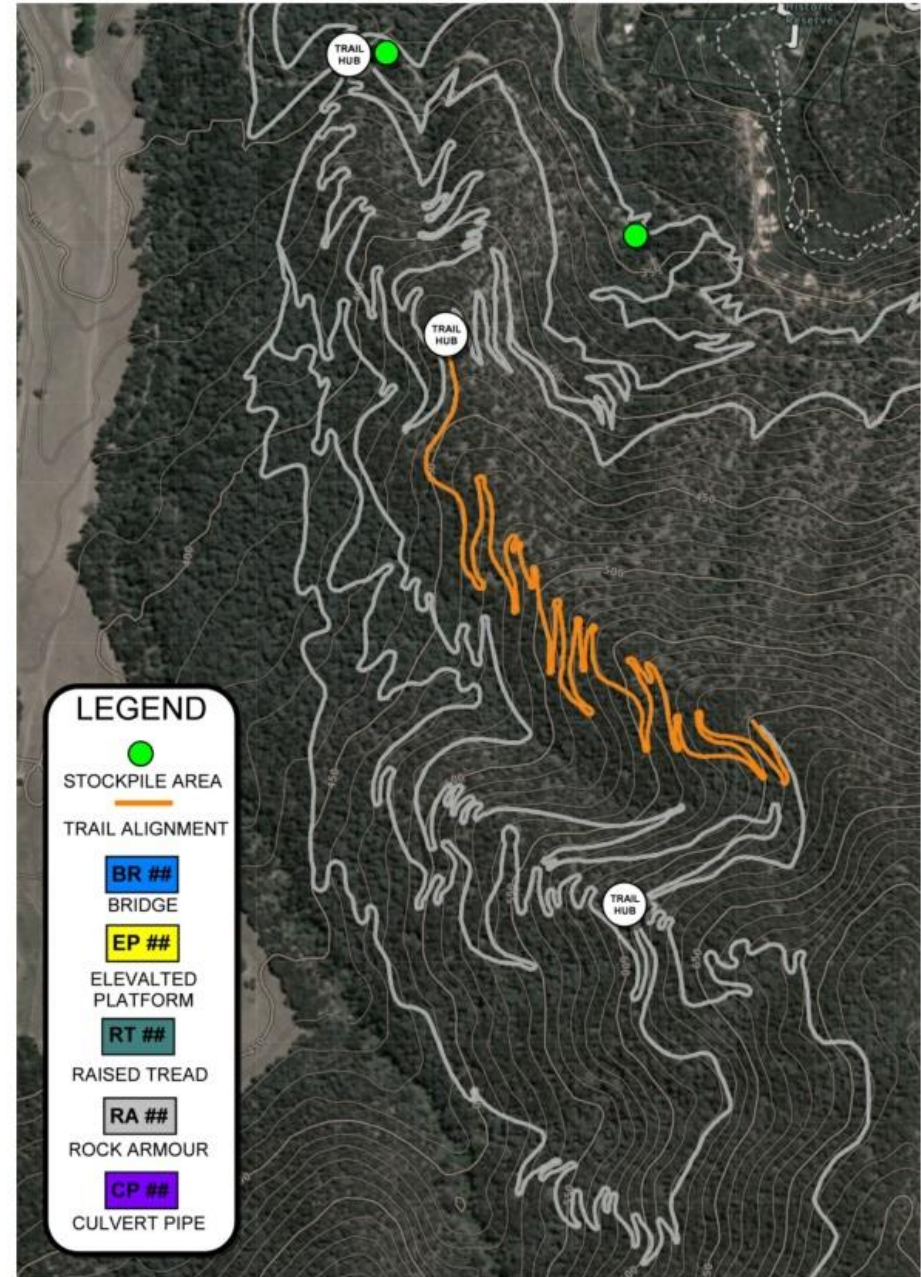

MITTA VALLEY MOUNTAIN BIKE PARK

STAGE 1 TRAIL CONSTRUCTION

MAP 4 TRAIL 10