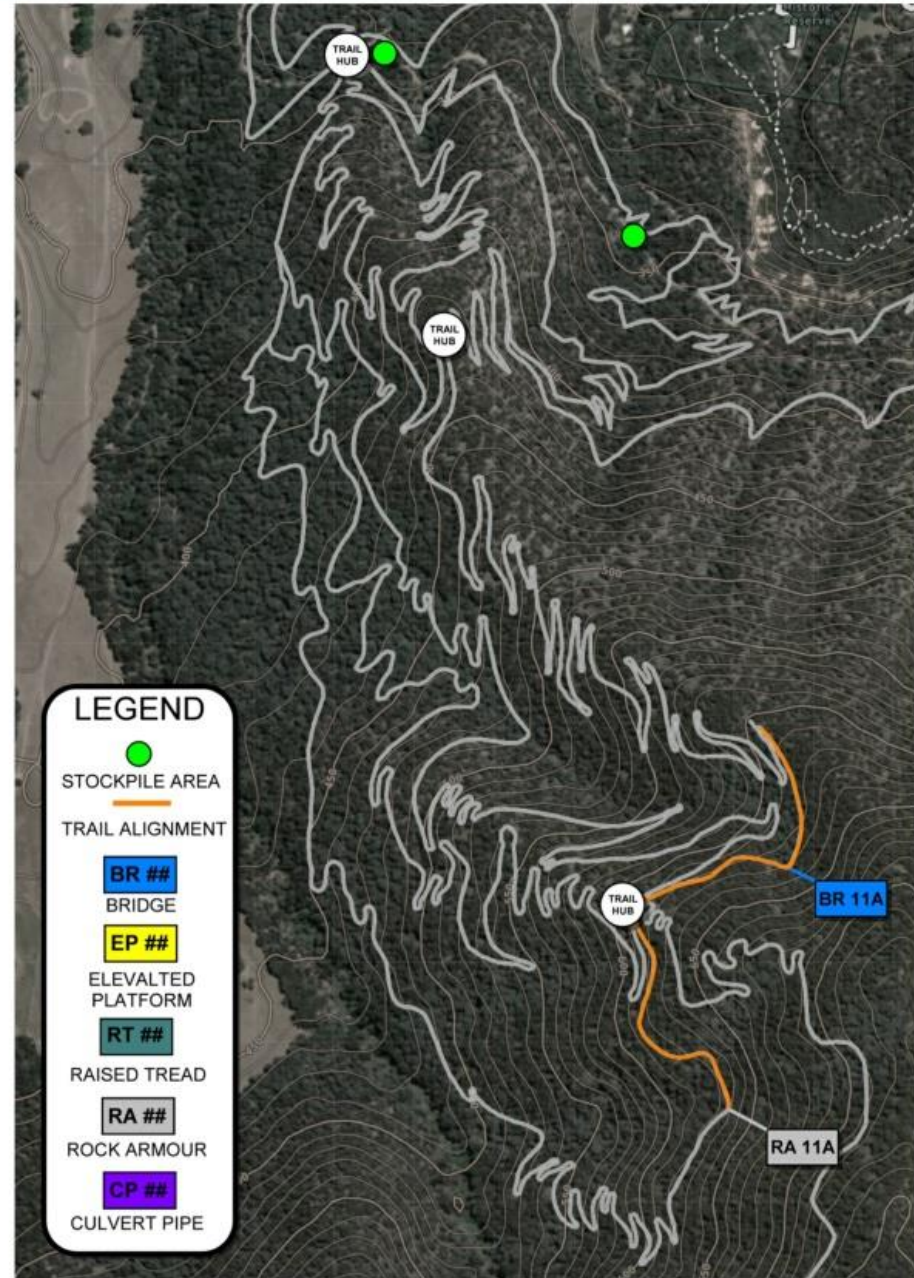

LEGEND

-  STOCKPILE AREA
-  TRAIL ALIGNMENT
-  BR ##
BRIDGE
-  EP ##
ELEVATED PLATFORM
-  RT ##
RAISED TREAD
-  RA ##
ROCK ARMOUR
-  CP ##
CULVERT PIPE

**MITTA VALLEY MOUNTAIN BIKE PARK
STAGE 1 TRAIL CONSTRUCTION
MAP 3 TRAIL 9**

LEGEND

-  STOCKPILE AREA
-  TRAIL ALIGNMENT
-  BR ##
BRIDGE
-  EP ##
ELEVATED PLATFORM
-  RT ##
RAISED TREAD
-  RA ##
ROCK ARMOUR
-  CP ##
CULVERT PIPE

MITTA VALLEY MOUNTAIN BIKE PARK

STAGE 1 TRAIL CONSTRUCTION

MAP 4 TRAIL 10

MITTA VALLEY MOUNTAIN BIKE PARK

STAGE 1 TRAIL CONSTRUCTION

MAP 4 TRAIL 11

MITTA VALLEY MOUNTAIN BIKE PARK

STAGE 1 TRAIL CONSTRUCTION

MAP 4 TRAIL 12

MITTA VALLEY MOUNTAIN BIKE PARK