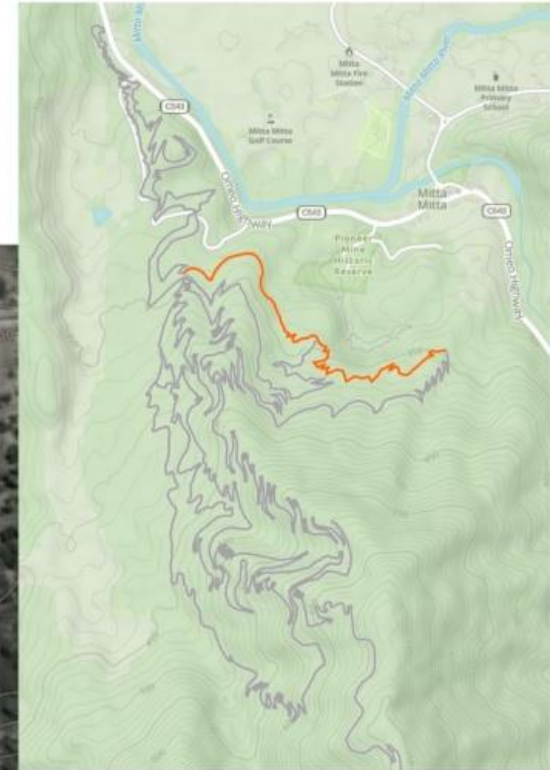

MITTA VALLEY MOUNTAIN BIKE PARK STAGE 1 TRAIL CONSTRUCTION MAP OVERVIEW

-  Crown Land
-  Trail Network Area

MITTA VALLEY MOUNTAIN BIKE PARK

STAGE 1 TRAIL CONSTRUCTION

MAP 1 TRAIL 1

MITTA VALLEY MOUNTAIN BIKE PARK

STAGE 1 TRAIL CONSTRUCTION

MAP 2 TRAIL 2

MITTA VALLEY MOUNTAIN BIKE PARK

STAGE 1 TRAIL CONSTRUCTION

MAP 2 TRAIL 3

MITTA VALLEY MOUNTAIN BIKE PARK

STAGE 1 TRAIL CONSTRUCTION

MAP 3 TRAIL 4

MITTA VALLEY MOUNTAIN BIKE PARK

STAGE 1 TRAIL CONSTRUCTION

MAP 3 TRAIL 5

MITTA VALLEY MOUNTAIN BIKE PARK STAGE 1 TRAIL CONSTRUCTION MAP 3 TRAIL 6

MITTA VALLEY MOUNTAIN BIKE PARK

STAGE 1 TRAIL CONSTRUCTION

MAP 3 TRAIL 7

LEGEND

-  STOCKPILE AREA
-  TRAIL ALIGNMENT
-  BR ##
BRIDGE
-  EP ##
ELEVATED PLATFORM
-  RT ##
RAISED TREAD
-  RA ##
ROCK ARMOUR
-  CP ##
CULVERT PIPE

**MITTA VALLEY MOUNTAIN BIKE PARK
STAGE 1 TRAIL CONSTRUCTION
MAP 3 TRAIL 9**