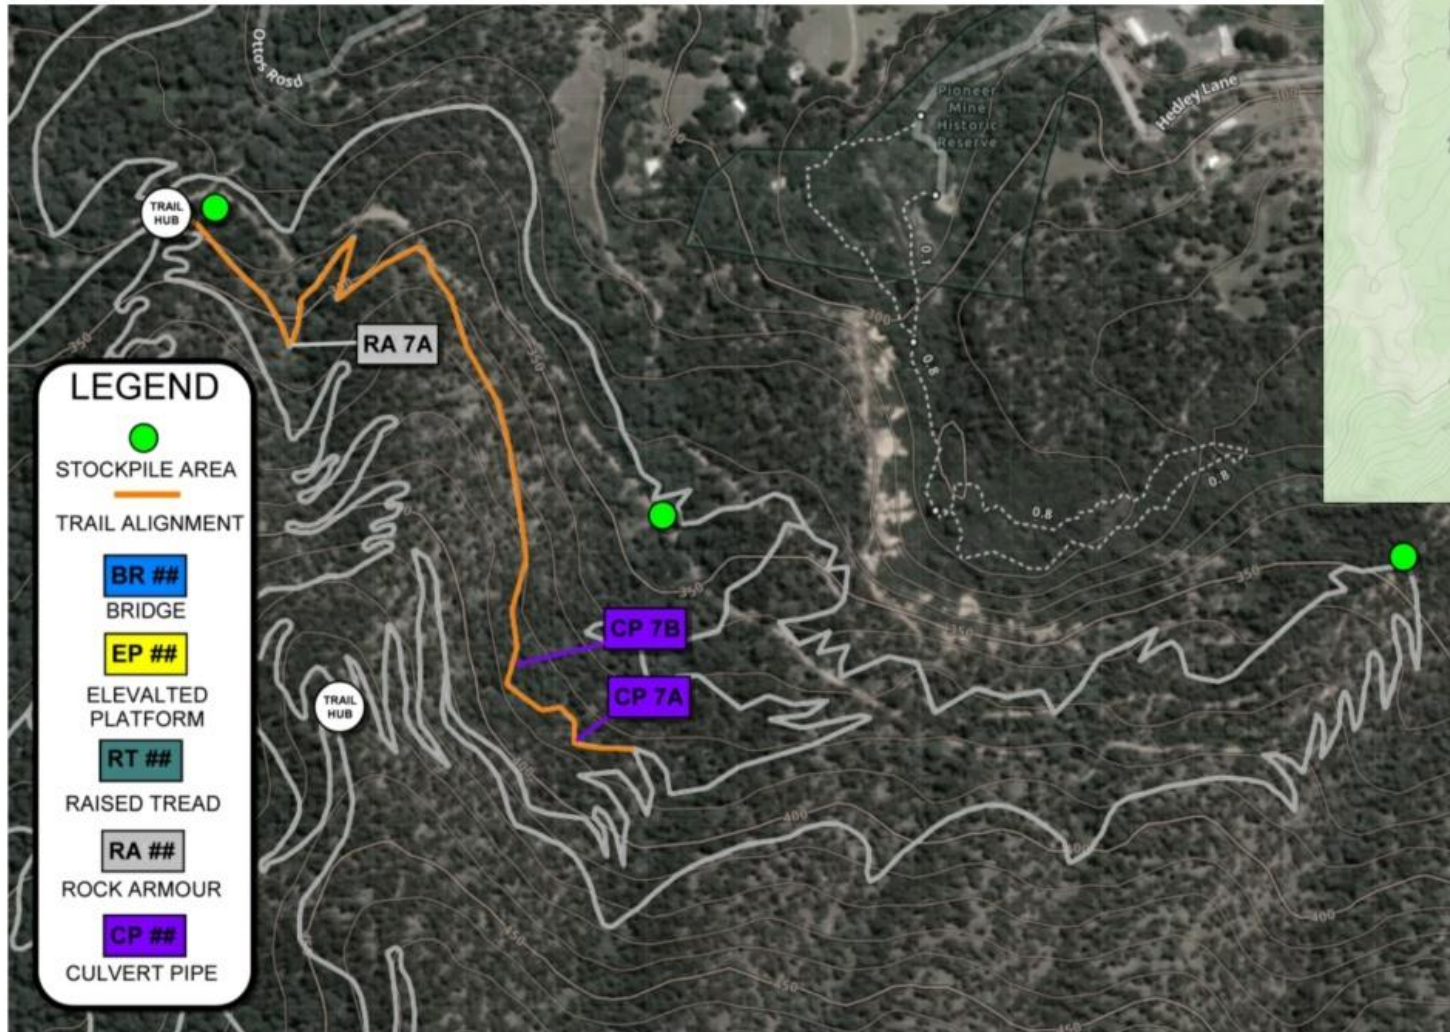

MITTA VALLEY MOUNTAIN BIKE PARK

STAGE 1 TRAIL CONSTRUCTION

MAP 3 TRAIL 5

MITTA VALLEY MOUNTAIN BIKE PARK STAGE 1 TRAIL CONSTRUCTION MAP 3 TRAIL 6

MITTA VALLEY MOUNTAIN BIKE PARK

STAGE 1 TRAIL CONSTRUCTION

MAP 3 TRAIL 7

LEGEND

-  STOCKPILE AREA
-  TRAIL ALIGNMENT
-  BR ##
BRIDGE
-  EP ##
ELEVATED PLATFORM
-  RT ##
RAISED TREAD
-  RA ##
ROCK ARMOUR
-  CP ##
CULVERT PIPE

**MITTA VALLEY MOUNTAIN BIKE PARK
STAGE 1 TRAIL CONSTRUCTION
MAP 3 TRAIL 9**

LEGEND

-  STOCKPILE AREA
-  TRAIL ALIGNMENT
-  BR ##
BRIDGE
-  EP ##
ELEVATED PLATFORM
-  RT ##
RAISED TREAD
-  RA ##
ROCK ARMOUR
-  CP ##
CULVERT PIPE

MITTA VALLEY MOUNTAIN BIKE PARK

STAGE 1 TRAIL CONSTRUCTION