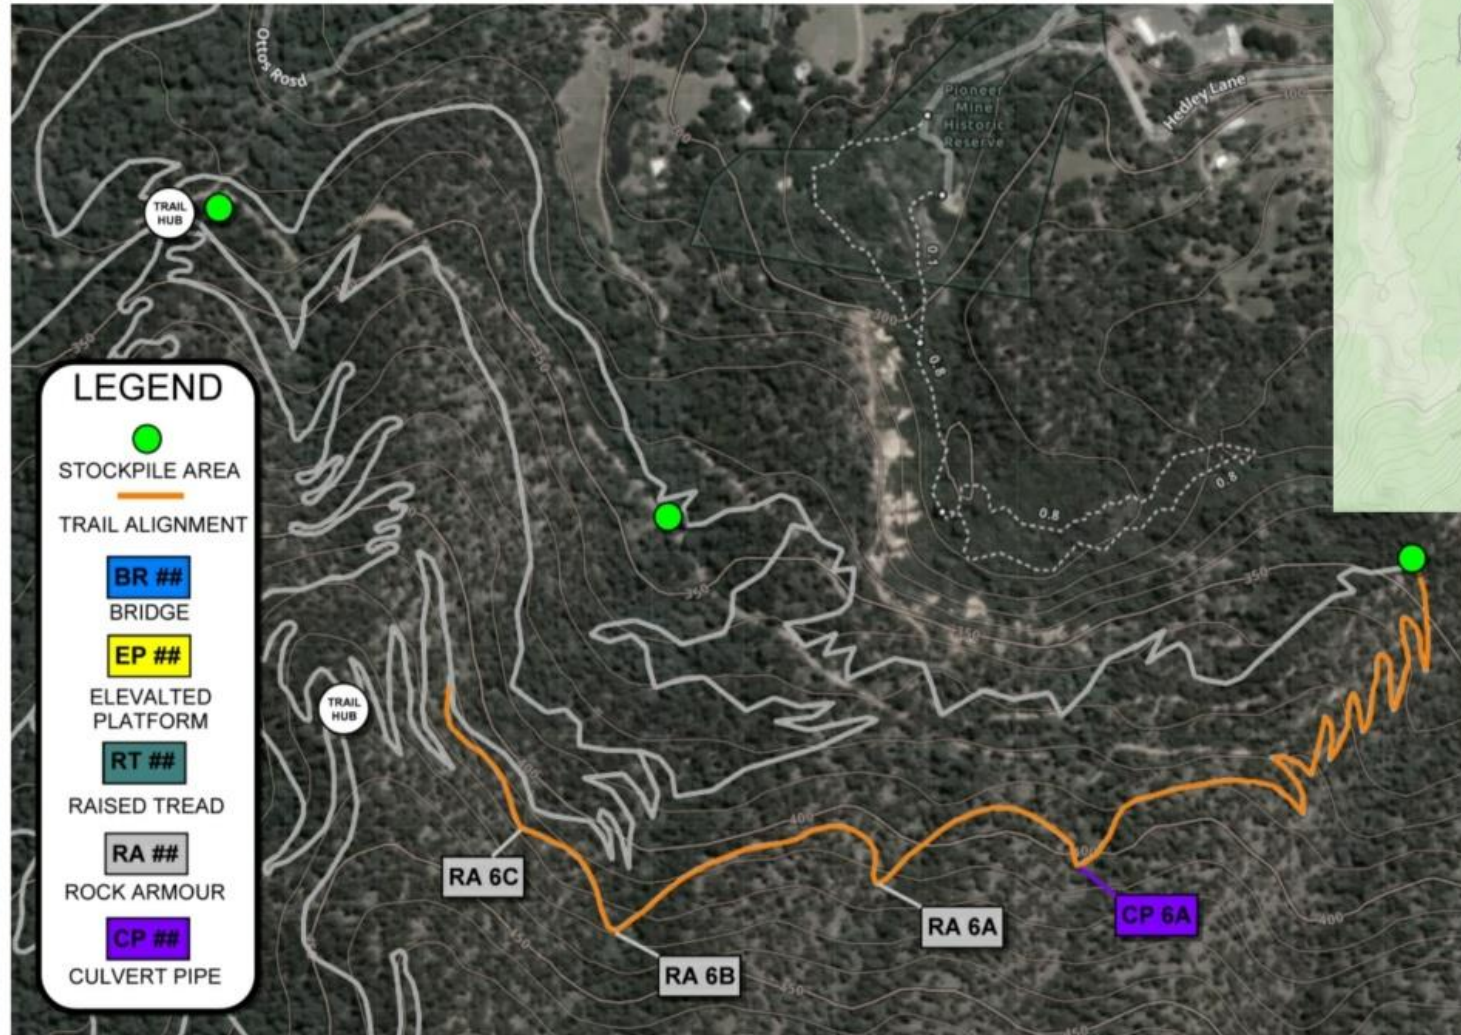

STAGE 1 TRAIL CONSTRUCTION

MAP 2 TRAIL 2

MITTA VALLEY MOUNTAIN BIKE PARK

STAGE 1 TRAIL CONSTRUCTION

MAP 2 TRAIL 3

MITTA VALLEY MOUNTAIN BIKE PARK

STAGE 1 TRAIL CONSTRUCTION

MAP 3 TRAIL 4

MITTA VALLEY MOUNTAIN BIKE PARK

STAGE 1 TRAIL CONSTRUCTION

MAP 3 TRAIL 5

MITTA VALLEY MOUNTAIN BIKE PARK STAGE 1 TRAIL CONSTRUCTION MAP 3 TRAIL 6

MITTA VALLEY MOUNTAIN BIKE PARK

STAGE 1 TRAIL CONSTRUCTION

MAP 3 TRAIL 7

LEGEND

-  STOCKPILE AREA
-  TRAIL ALIGNMENT
-  BR ##
BRIDGE
-  EP ##
ELEVATED PLATFORM
-  RT ##
RAISED TREAD
-  RA ##
ROCK ARMOUR
-  CP ##
CULVERT PIPE

**MITTA VALLEY MOUNTAIN BIKE PARK
STAGE 1 TRAIL CONSTRUCTION
MAP 3 TRAIL 9**

LEGEND

-  STOCKPILE AREA
-  TRAIL ALIGNMENT
-  BR ##
BRIDGE
-  EP ##
ELEVATED PLATFORM
-  RT ##
RAISED TREAD
-  RA ##
ROCK ARMOUR
-  CP ##
CULVERT PIPE

MITTA VALLEY MOUNTAIN BIKE PARK

STAGE 1 TRAIL CONSTRUCTION