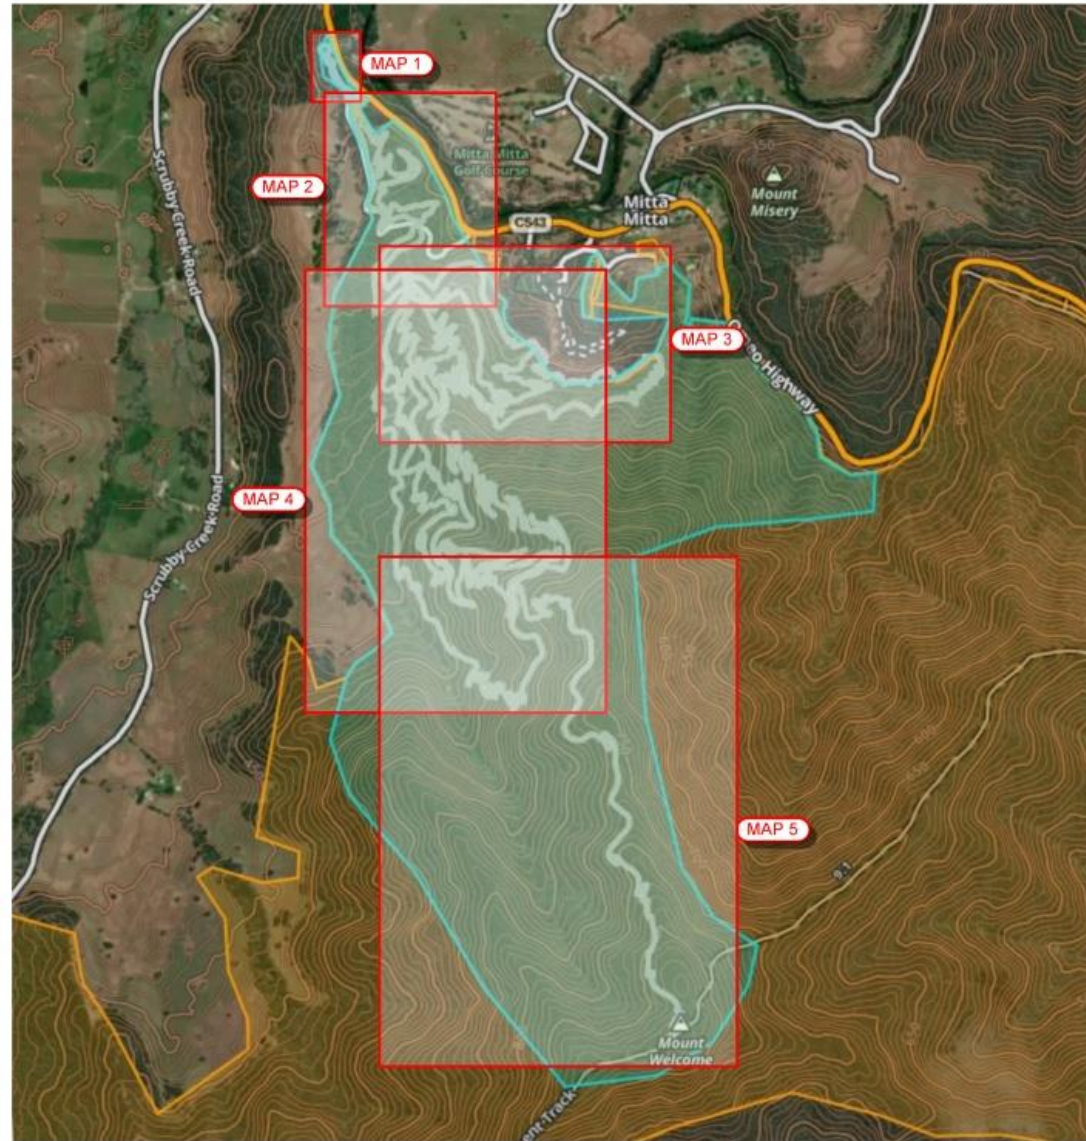

MITTA VALLEY MOUNTAIN BIKE PARK STAGE 1 TRAIL CONSTRUCTION MAP OVERVIEW

-  Crown Land
-  Trail Network Area

MITTA VALLEY MOUNTAIN BIKE PARK

STAGE 1 TRAIL CONSTRUCTION

MAP 1 TRAIL 1

MITTA VALLEY MOUNTAIN BIKE PARK

STAGE 1 TRAIL CONSTRUCTION

MAP 2 TRAIL 2

MITTA VALLEY MOUNTAIN BIKE PARK

STAGE 1 TRAIL CONSTRUCTION

MAP 2 TRAIL 3

MITTA VALLEY MOUNTAIN BIKE PARK

STAGE 1 TRAIL CONSTRUCTION

MAP 3 TRAIL 4

MITTA VALLEY MOUNTAIN BIKE PARK

STAGE 1 TRAIL CONSTRUCTION

MAP 3 TRAIL 5

MITTA VALLEY MOUNTAIN BIKE PARK STAGE 1 TRAIL CONSTRUCTION MAP 3 TRAIL 6

MITTA VALLEY MOUNTAIN BIKE PARK

STAGE 1 TRAIL CONSTRUCTION

MAP 3 TRAIL 7

LEGEND

-  STOCKPILE AREA
-  TRAIL ALIGNMENT
-  BR ##
BRIDGE
-  EP ##
ELEVATED PLATFORM
-  RT ##
RAISED TREAD
-  RA ##
ROCK ARMOUR
-  CP ##
CULVERT PIPE

**MITTA VALLEY MOUNTAIN BIKE PARK
STAGE 1 TRAIL CONSTRUCTION
MAP 3 TRAIL 9**