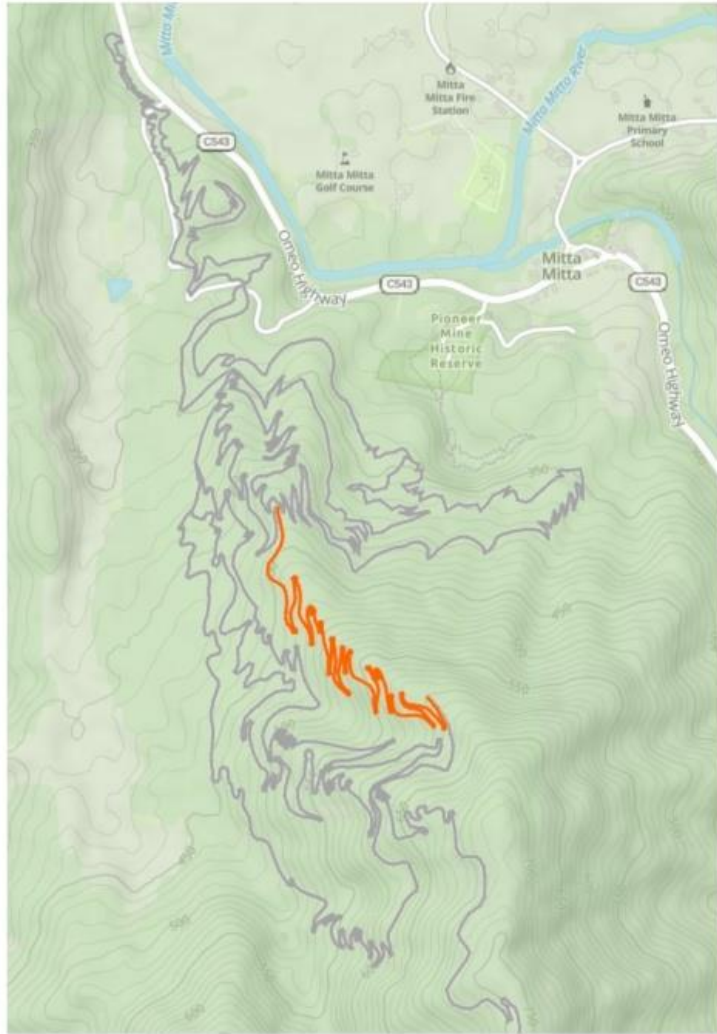

MITTA VALLEY MOUNTAIN BIKE PARK

STAGE 1 TRAIL CONSTRUCTION

MAP 4 TRAIL 10