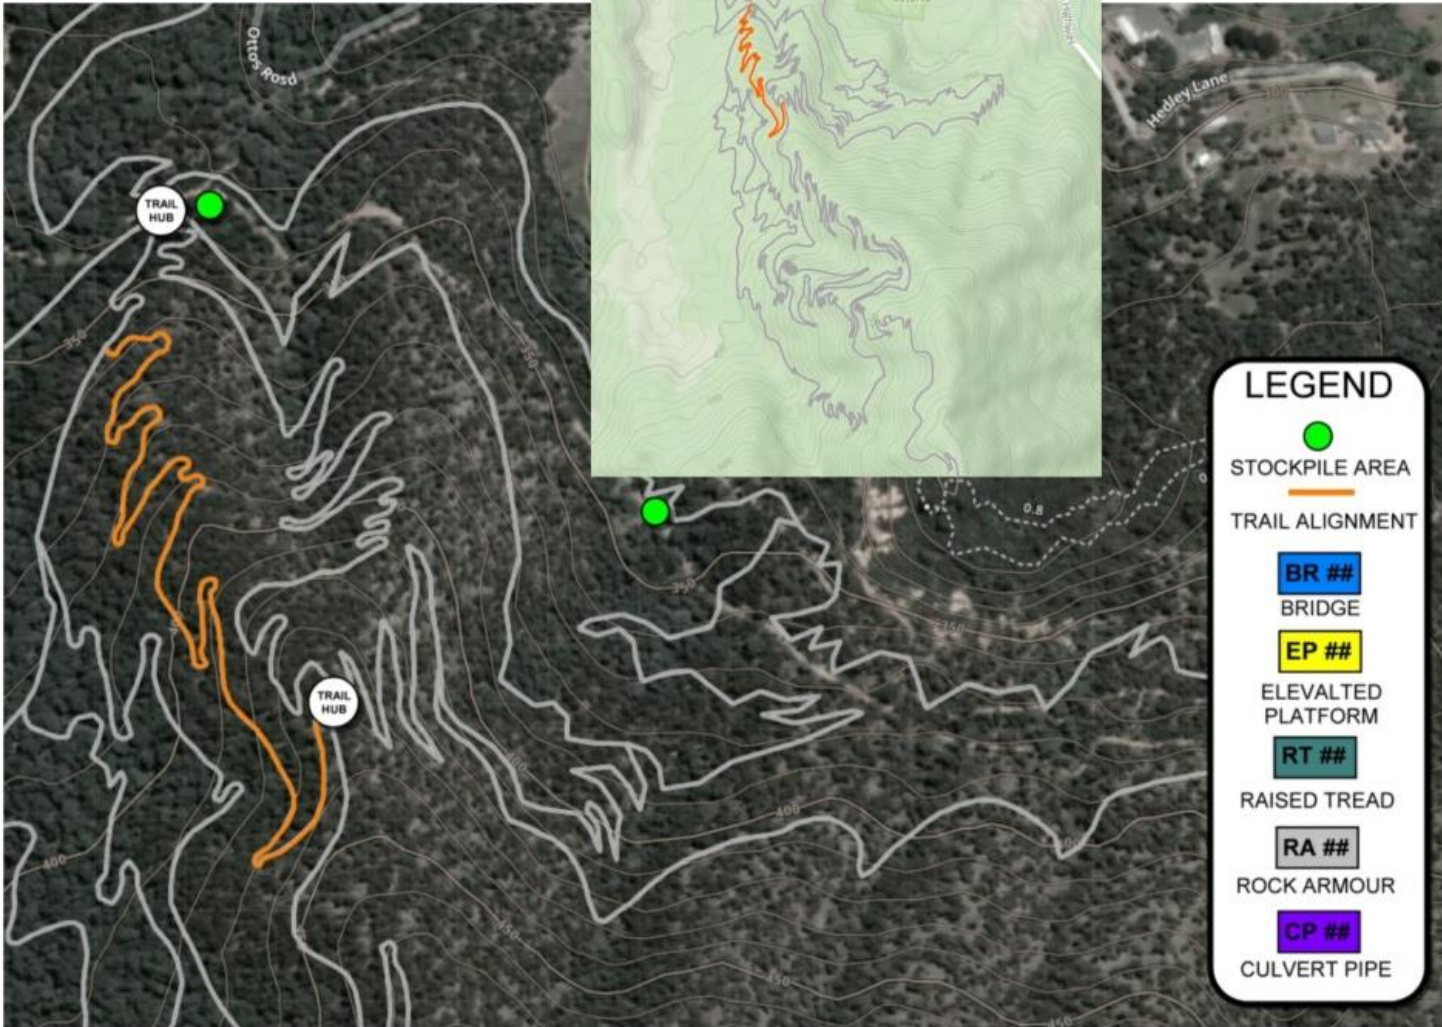

MITTA VALLEY MOUNTAIN BIKE PARK

STAGE 1 TRAIL CONSTRUCTION

MAP 3 TRAIL 5

MITTA VALLEY MOUNTAIN BIKE PARK STAGE 1 TRAIL CONSTRUCTION MAP 3 TRAIL 6

MITTA VALLEY MOUNTAIN BIKE PARK

STAGE 1 TRAIL CONSTRUCTION

MAP 3 TRAIL 7

LEGEND

-  STOCKPILE AREA
-  TRAIL ALIGNMENT
-  BR ##
BRIDGE
-  EP ##
ELEVATED PLATFORM
-  RT ##
RAISED TREAD
-  RA ##
ROCK ARMOUR
-  CP ##
CULVERT PIPE

**MITTA VALLEY MOUNTAIN BIKE PARK
STAGE 1 TRAIL CONSTRUCTION
MAP 3 TRAIL 9**

LEGEND

-  STOCKPILE AREA
-  TRAIL ALIGNMENT
-  BR ##
BRIDGE
-  EP ##
ELEVATED PLATFORM
-  RT ##
RAISED TREAD
-  RA ##
ROCK ARMOUR
-  CP ##
CULVERT PIPE

MITTA VALLEY MOUNTAIN BIKE PARK

STAGE 1 TRAIL CONSTRUCTION