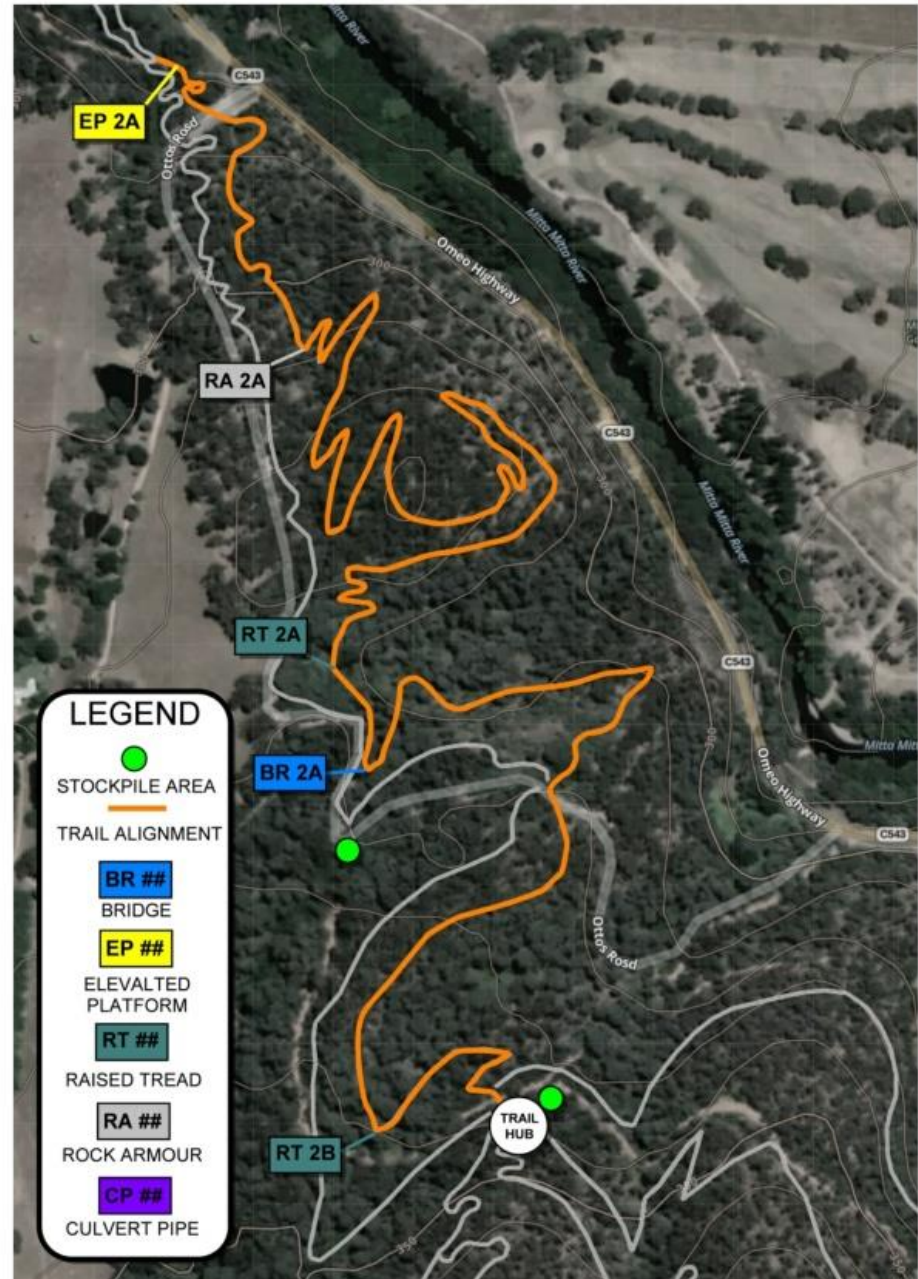

MITTA VALLEY MOUNTAIN BIKE PARK STAGE 1 TRAIL CONSTRUCTION MAP OVERVIEW

-  Crown Land
-  Trail Network Area

MITTA VALLEY MOUNTAIN BIKE PARK

STAGE 1 TRAIL CONSTRUCTION

MAP 1 TRAIL 1

MITTA VALLEY MOUNTAIN BIKE PARK

STAGE 1 TRAIL CONSTRUCTION

MAP 2 TRAIL 2

MITTA VALLEY MOUNTAIN BIKE PARK

STAGE 1 TRAIL CONSTRUCTION

MAP 2 TRAIL 3

MITTA VALLEY MOUNTAIN BIKE PARK

STAGE 1 TRAIL CONSTRUCTION

MAP 3 TRAIL 4

LEGEND

-  STOCKPILE AREA
-  TRAIL ALIGNMENT
-  BR ##
BRIDGE
-  EP ##
ELEVATED PLATFORM
-  RT ##
RAISED TREAD
-  RA ##
ROCK ARMOUR
-  CP ##
CULVERT PIPE

**MITTA VALLEY MOUNTAIN BIKE PARK
STAGE 1 TRAIL CONSTRUCTION
MAP 3 TRAIL 9**

MAP 4 TRAIL 10

MITTA VALLEY MOUNTAIN BIKE PARK

STAGE 1 TRAIL CONSTRUCTION

MAP 4 TRAIL 11

MITTA VALLEY MOUNTAIN BIKE PARK

STAGE 1 TRAIL CONSTRUCTION

MAP 4 TRAIL 12

MITTA VALLEY MOUNTAIN BIKE PARK